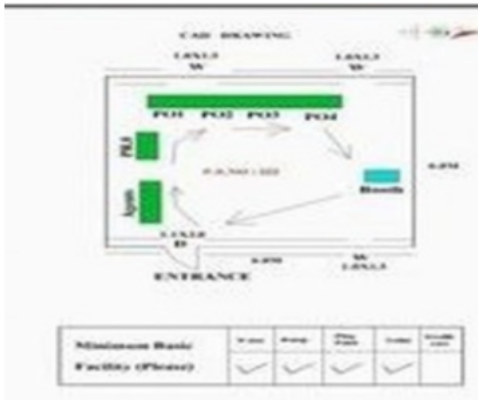

Nazri Naksha

Google Map View

Polling Station Building Front View

Polling Station Front View

Cad View

Key MAP View