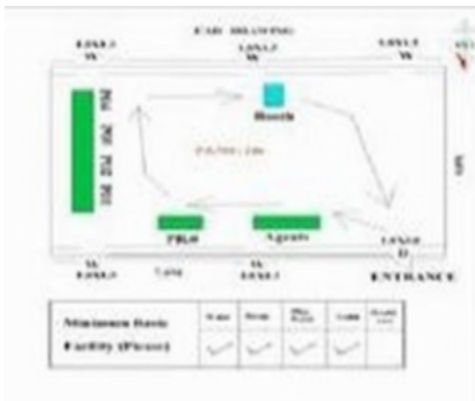

Nazri Naksha

Google Map View

Cad View