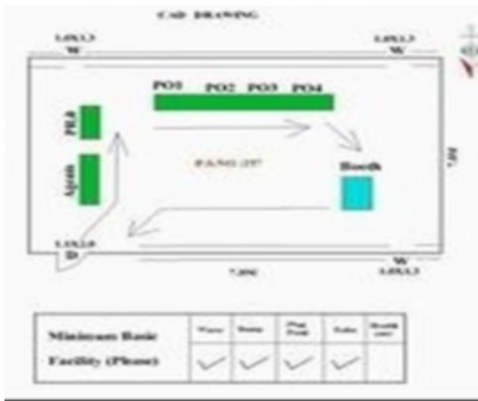

Nazri Naksha

Google Map View

Polling Station Building Front View

Polling Station Front View

Cad View

Key MAP View