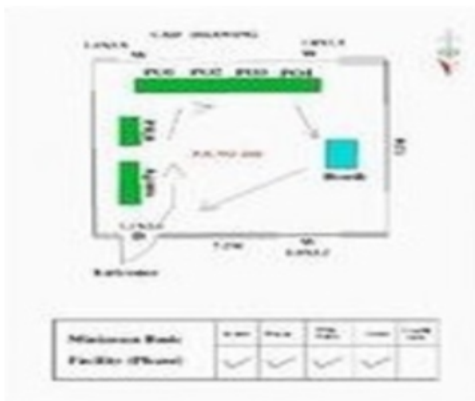

Nazri Naksha

Google Map View

Polling Station Building Front View

Polling Station Front View

Cad View

Key MAP View