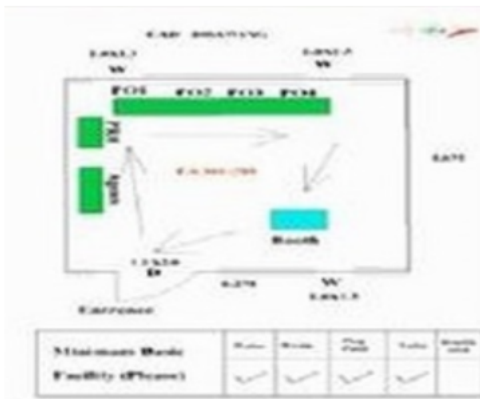

Nazri Naksha

Google Map View

Polling Station Building Front View

Polling Station Front View

Cad View

Key MAP View