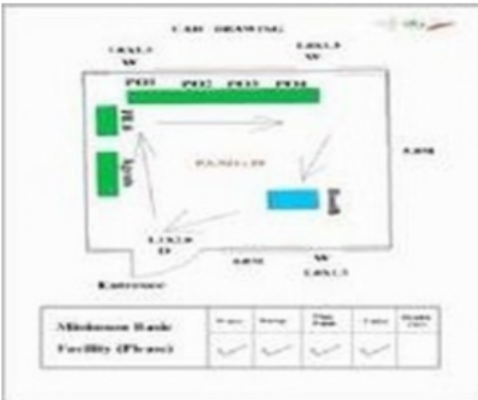

Nazri Naksha

Google Map View

Polling Station Building Front View

Polling Station Front View

Cad View

Key MAP View