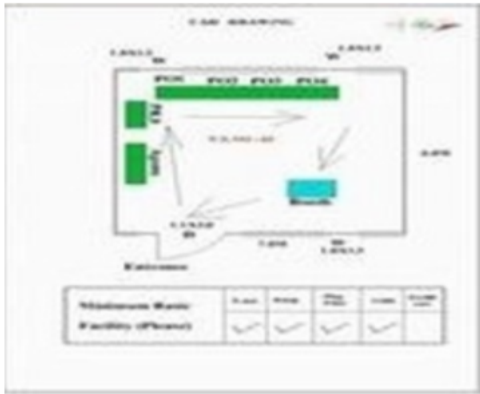

Nazri Naksha

Google Map View

Polling Station Building Front View

Polling Station Front View

Cad View

Key MAP View