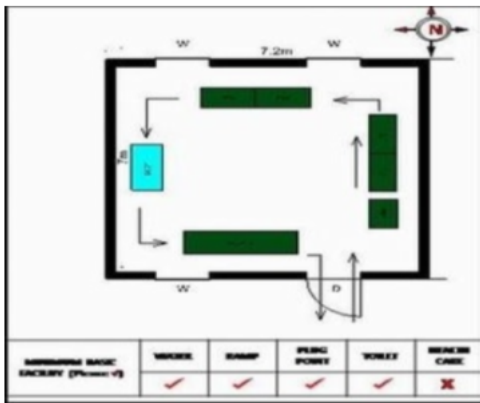

Nazri Naksha

Google Map View

Polling Station Building Front View

Polling Station Front View

Cad View

Key MAP View