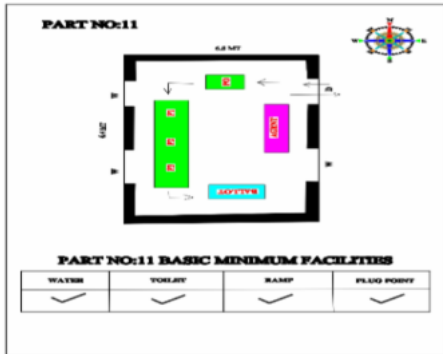

Nazri Naksha

Google Map View