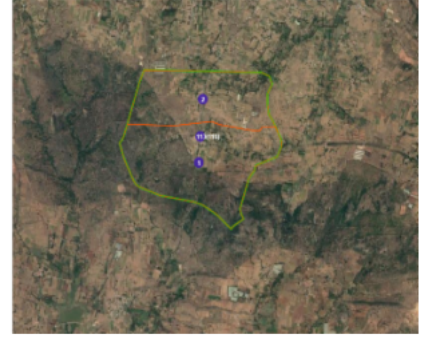

Nazri Naksha

Google Map View