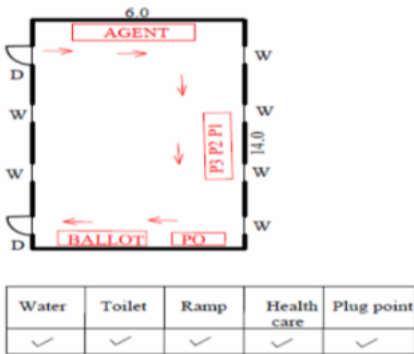

Nazri Naksha

Google Map View

Polling Station Building Front View

Polling Station Front View

Cad View

Key MAP View