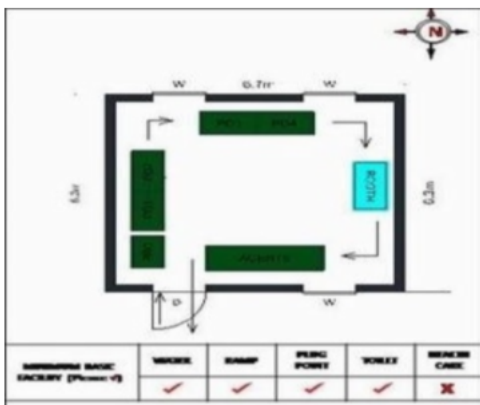

Nazri Naksha

Google Map View

Polling Station Building Front View

Polling Station Front View

Cad View

Key MAP View