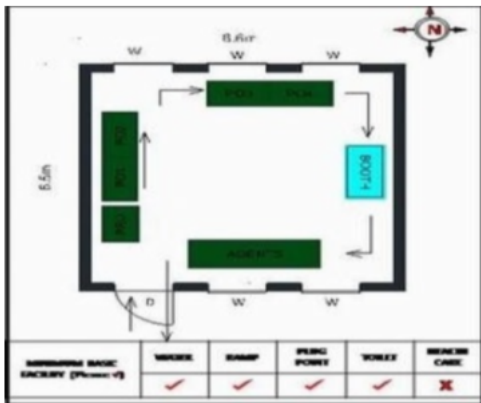

Nazri Naksha

Google Map View

Polling Station Building Front View

Polling Station Front View

Cad View

Key MAP View