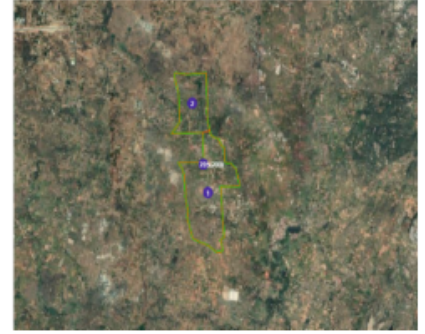

Nazri Naksha

Google Map View