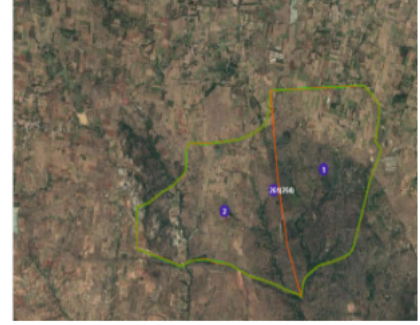

Nazri Naksha

Google Map View