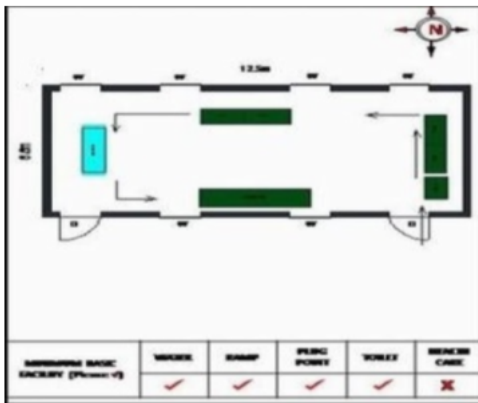

Nazri Naksha

Google Map View

Cad View