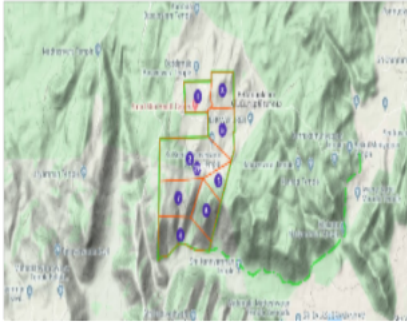

Nazri Naksha

Google Map View