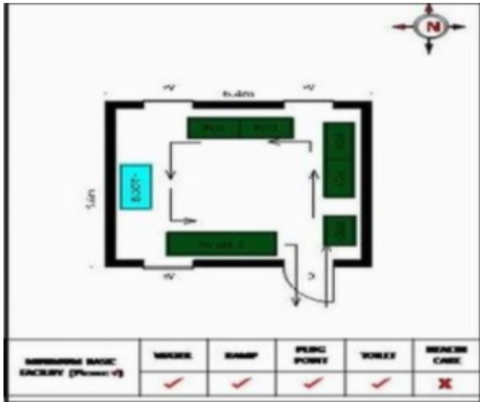

Nazri Naksha

Google Map View

Polling Station Building Front View

Polling Station Front View

Cad View

Key MAP View