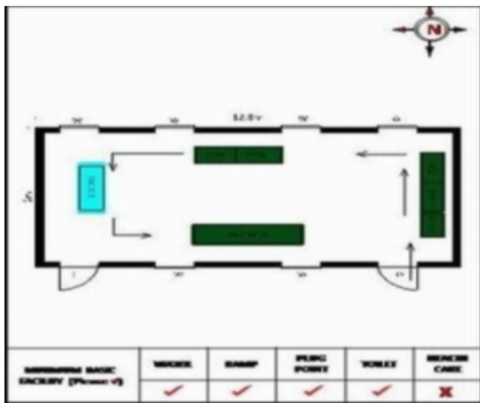

Nazri Naksha

Google Map View

Polling Station Building Front View

Polling Station Front View

Cad View

Key MAP View