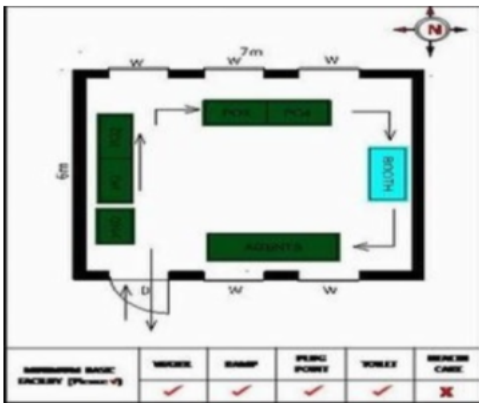

Nazri Naksha

Google Map View

Cad View