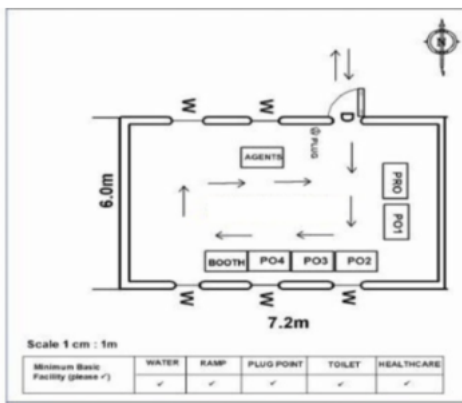

Nazri Naksha

Google Map View

Polling Station Building Front View

Polling Station Front View

Cad View

Key MAP View