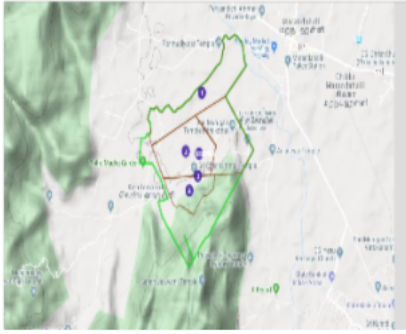

Nazri Naksha

Google Map View