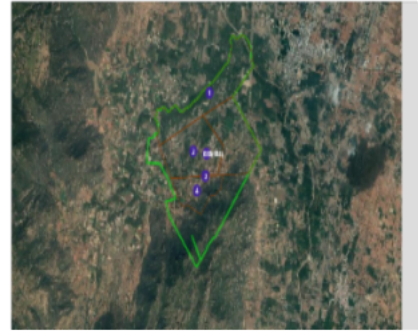

Nazri Naksha

Google Map View