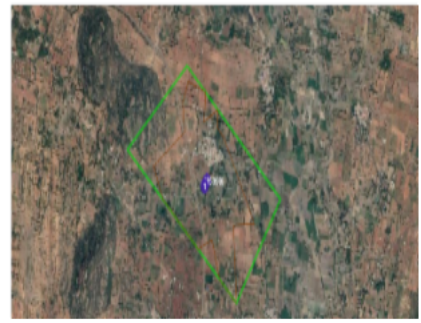

Nazri Naksha

Google Map View