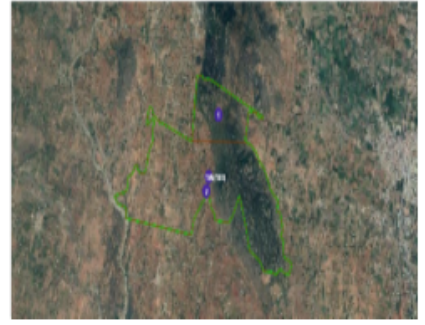

Nazri Naksha

Google Map View