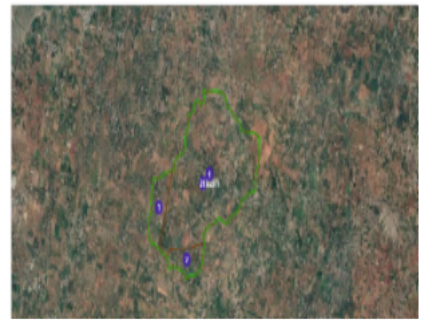

Nazri Naksha

Google Map View