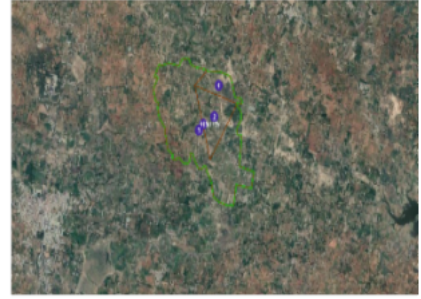

Nazri Naksha

Google Map View