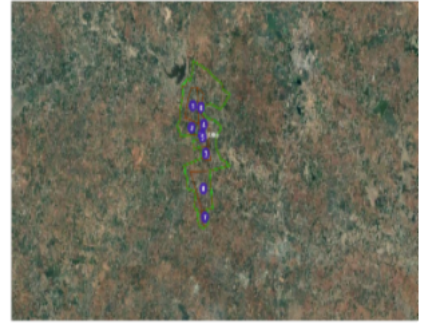

Nazri Naksha

Google Map View