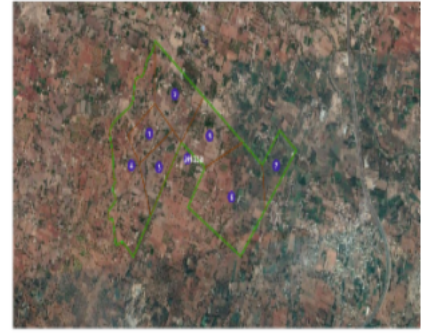

Nazri Naksha

Google Map View