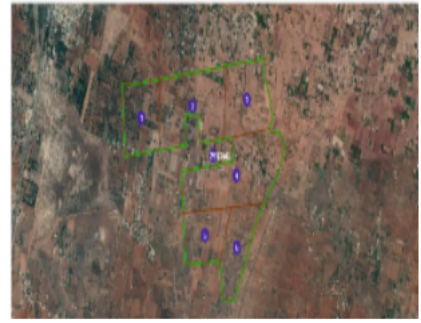

Nazri Naksha

Google Map View