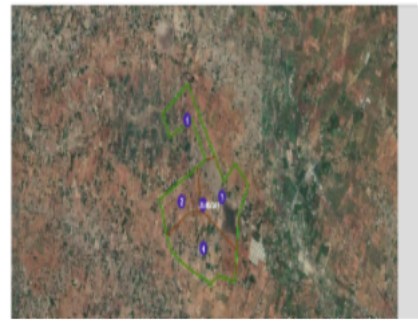

Nazri Naksha

Google Map View