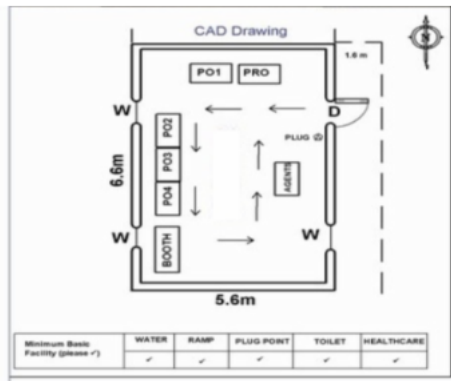

Nazri Naksha

Google Map View

Polling Station Building Front View

Polling Station Front View

Cad View

Key MAP View