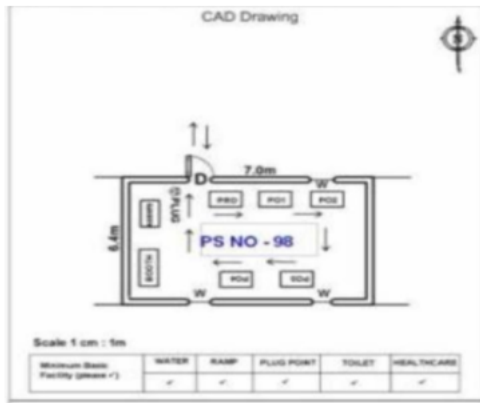

Nazri Naksha

Google Map View

Polling Station Building Front View

Polling Station Front View

Cad View

Key MAP View