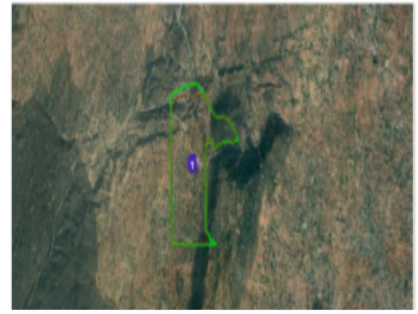

Nazri Naksha

Google Map View