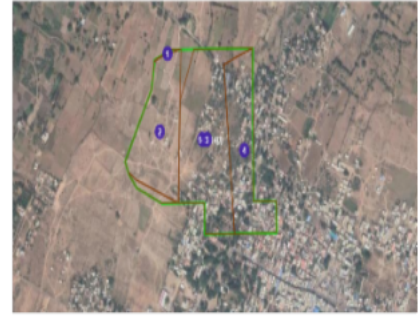

Nazri Naksha

Google Map View