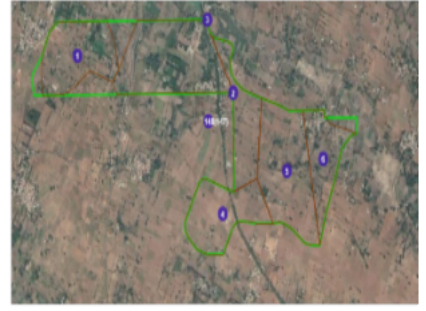

Nazri Naksha

Google Map View