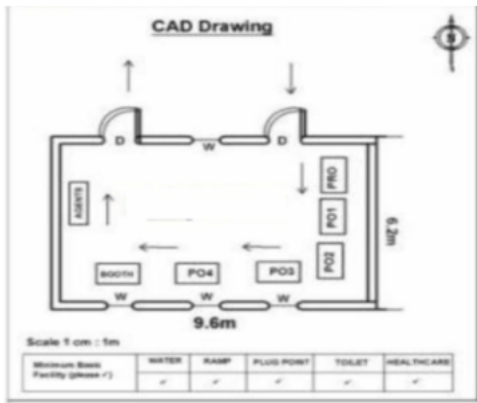

Nazri Naksha

Google Map View

Cad View