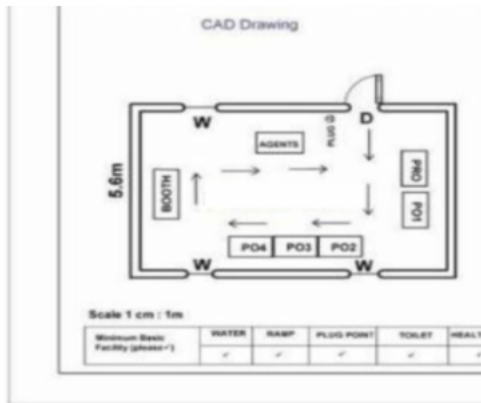

Nazri Naksha

Google Map View

Polling Station Building Front View

Polling Station Front View

Cad View

Key MAP View