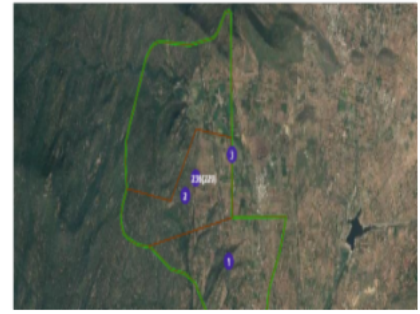

Nazri Naksha

Google Map View