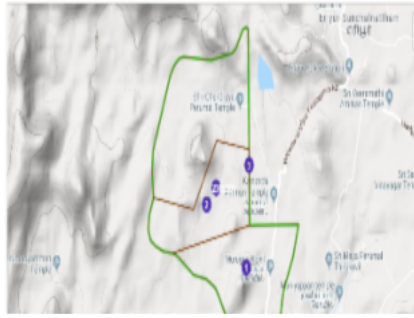

Nazri Naksha

Google Map View