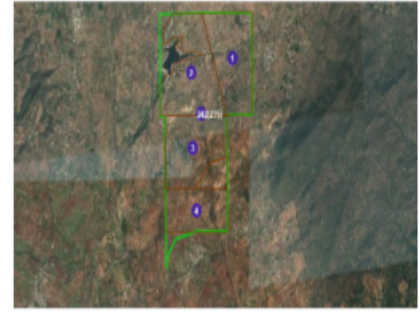

Nazri Naksha

Google Map View