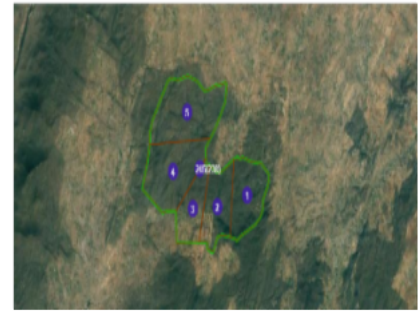

Nazri Naksha

Google Map View