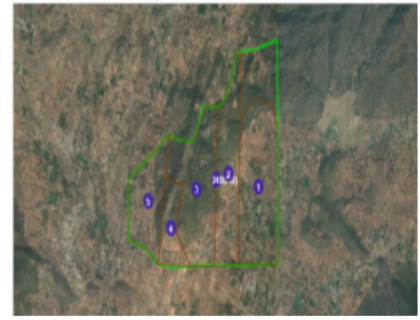

Nazri Naksha

Google Map View