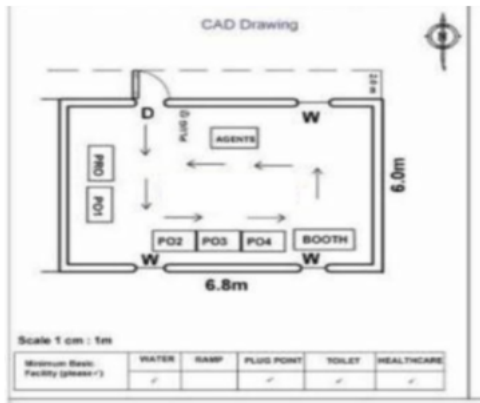

Nazri Naksha

Google Map View

Polling Station Building Front View

Polling Station Front View

Cad View

Key MAP View