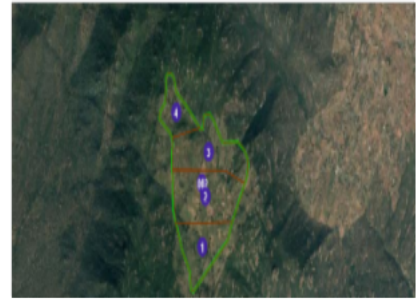

Nazri Naksha

Google Map View