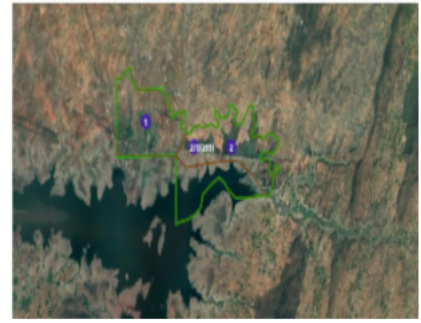

Nazri Naksha

Google Map View