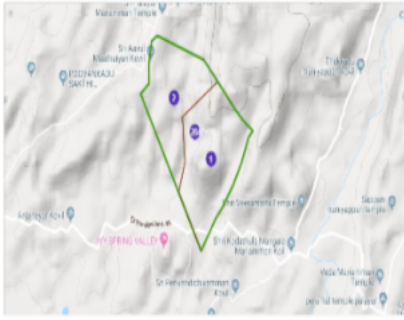

Nazri Naksha

Google Map View