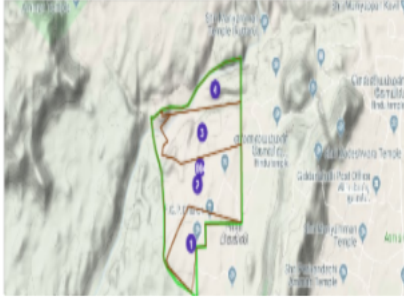

Nazri Naksha

Google Map View