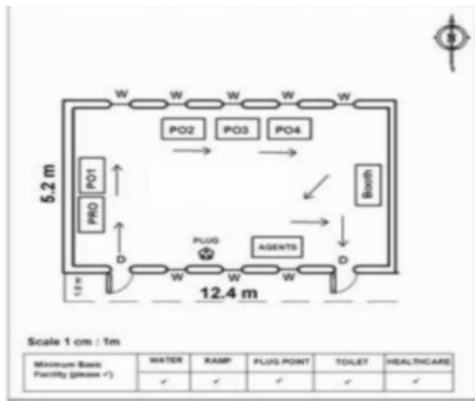

Nazri Naksha

Google Map View

Polling Station Building Front View

Polling Station Front View

Cad View

Key MAP View