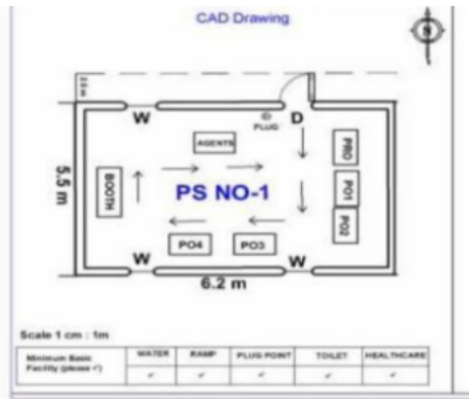

Nazri Naksha

Google Map View

Polling Station Building Front View

Polling Station Front View

Cad View

Key MAP View