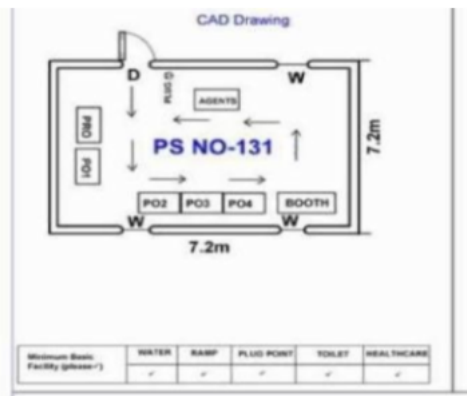

Nazri Naksha

Google Map View

Polling Station Building Front View

Polling Station Front View

Cad View

Key MAP View