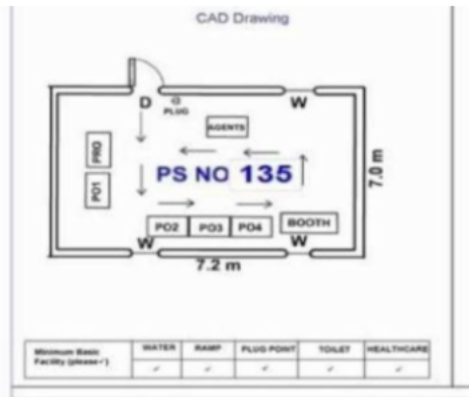

Nazri Naksha

Google Map View

Polling Station Building Front View

Polling Station Front View

Cad View

Key MAP View